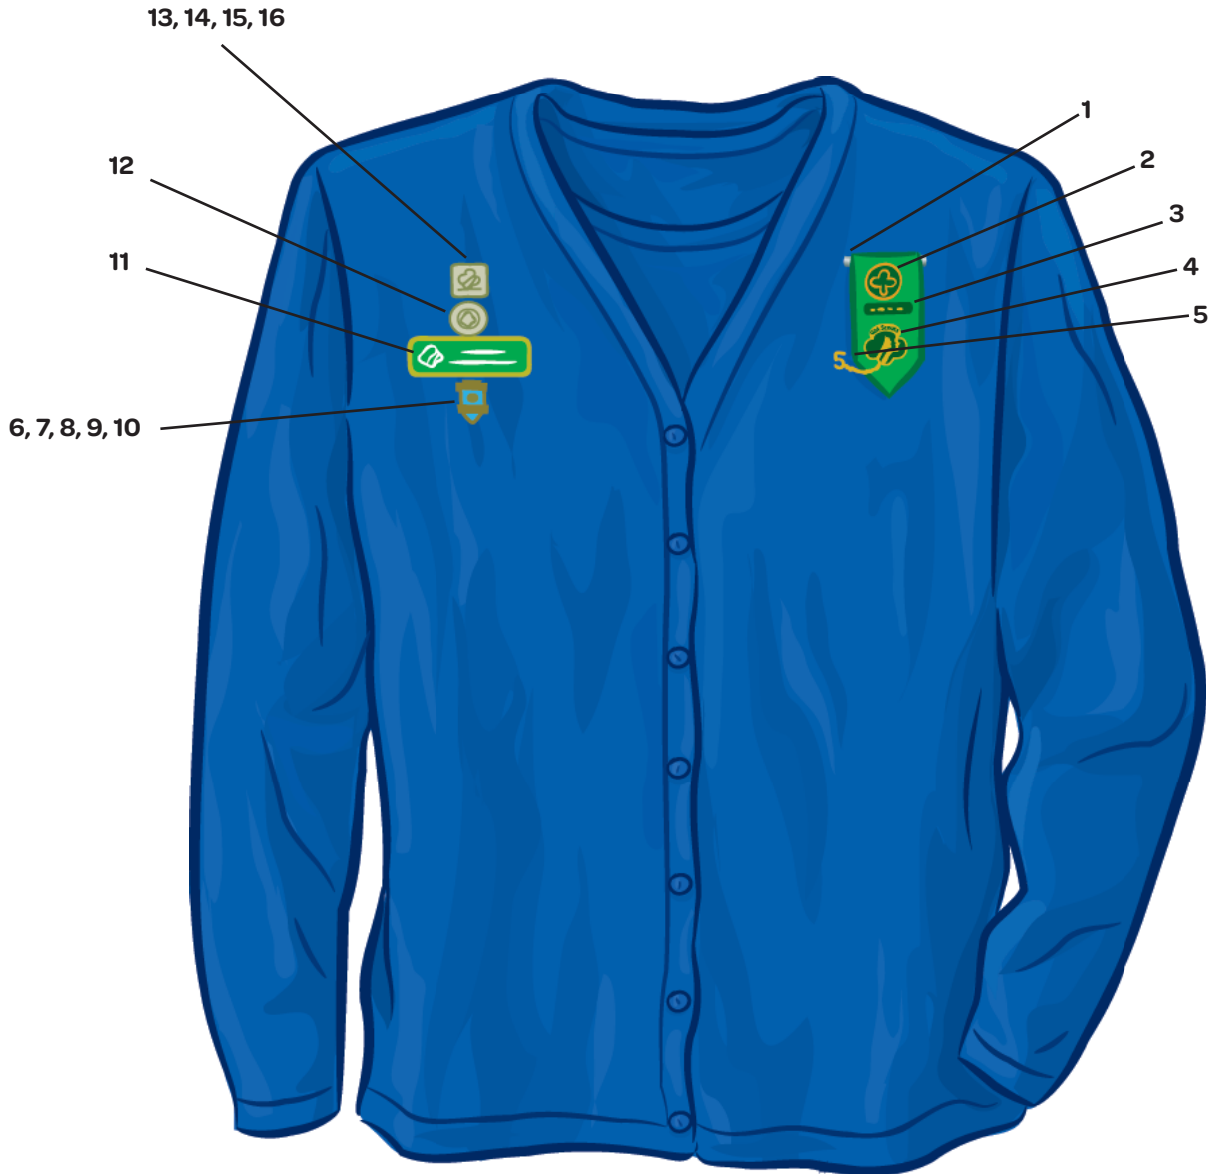

Girl Scout Adult

- 1. Adult Insignia Tab
- 2. World Trefoil Pin
- 3. Adult Position Pin
- 4. Girl Scout Pin (contemporary or traditional)
- 5. Membership Numeral Guard
- 6. Girl Scout Gold Award
- 7. Bridge to Adult Girl Scouts Award
- 8. Years of Service Pin
- 9. Outstanding Volunteer Award Pin
- 10. Outstanding Leader Award Pin
- 11. Personalized ID Pin
- 12. Lifetime Membership Pin
- 13. Appreciation Pin
- 14. Thanks Badge
- 15. Thanks Badge II
- 16. Honor Pin

Note: If an adult has received more than one special recognition (e.g., Appreciation pin), the last one received is generally the one worn on the uniform.