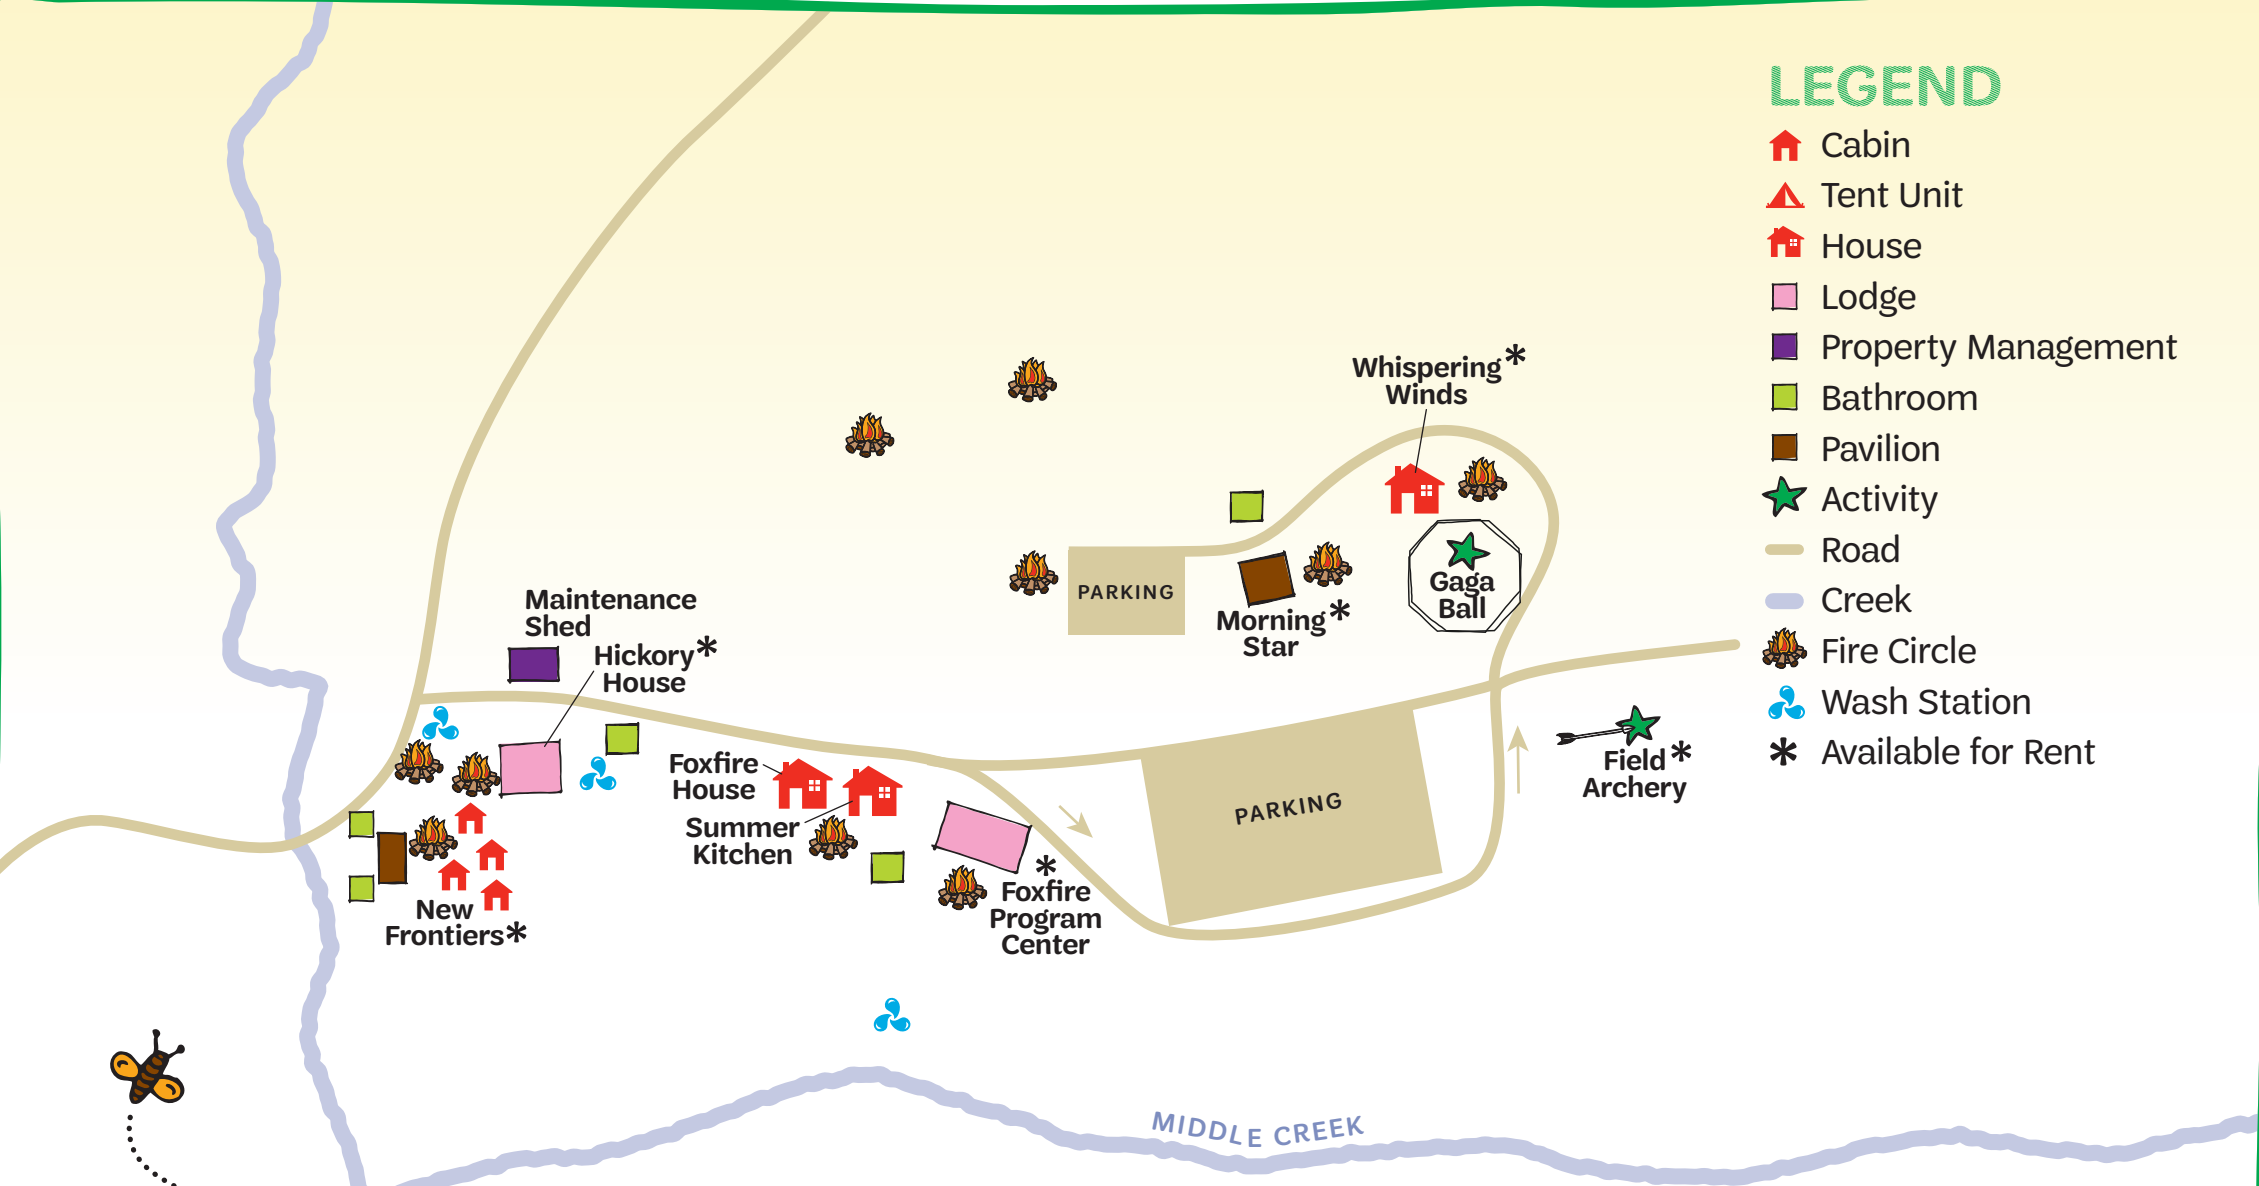

LEGEND

-  Cabin
-  Tent Unit
-  House
-  Lodge
-  Property Management
-  Bathroom
-  Pavilion
-  Activity
-  Road
-  Creek
-  Fire Circle
-  Wash Station
-  * Available for Rent

Camp Furnace Hills

1610 GIRL SCOUT ROAD, DENVER, PA 17517