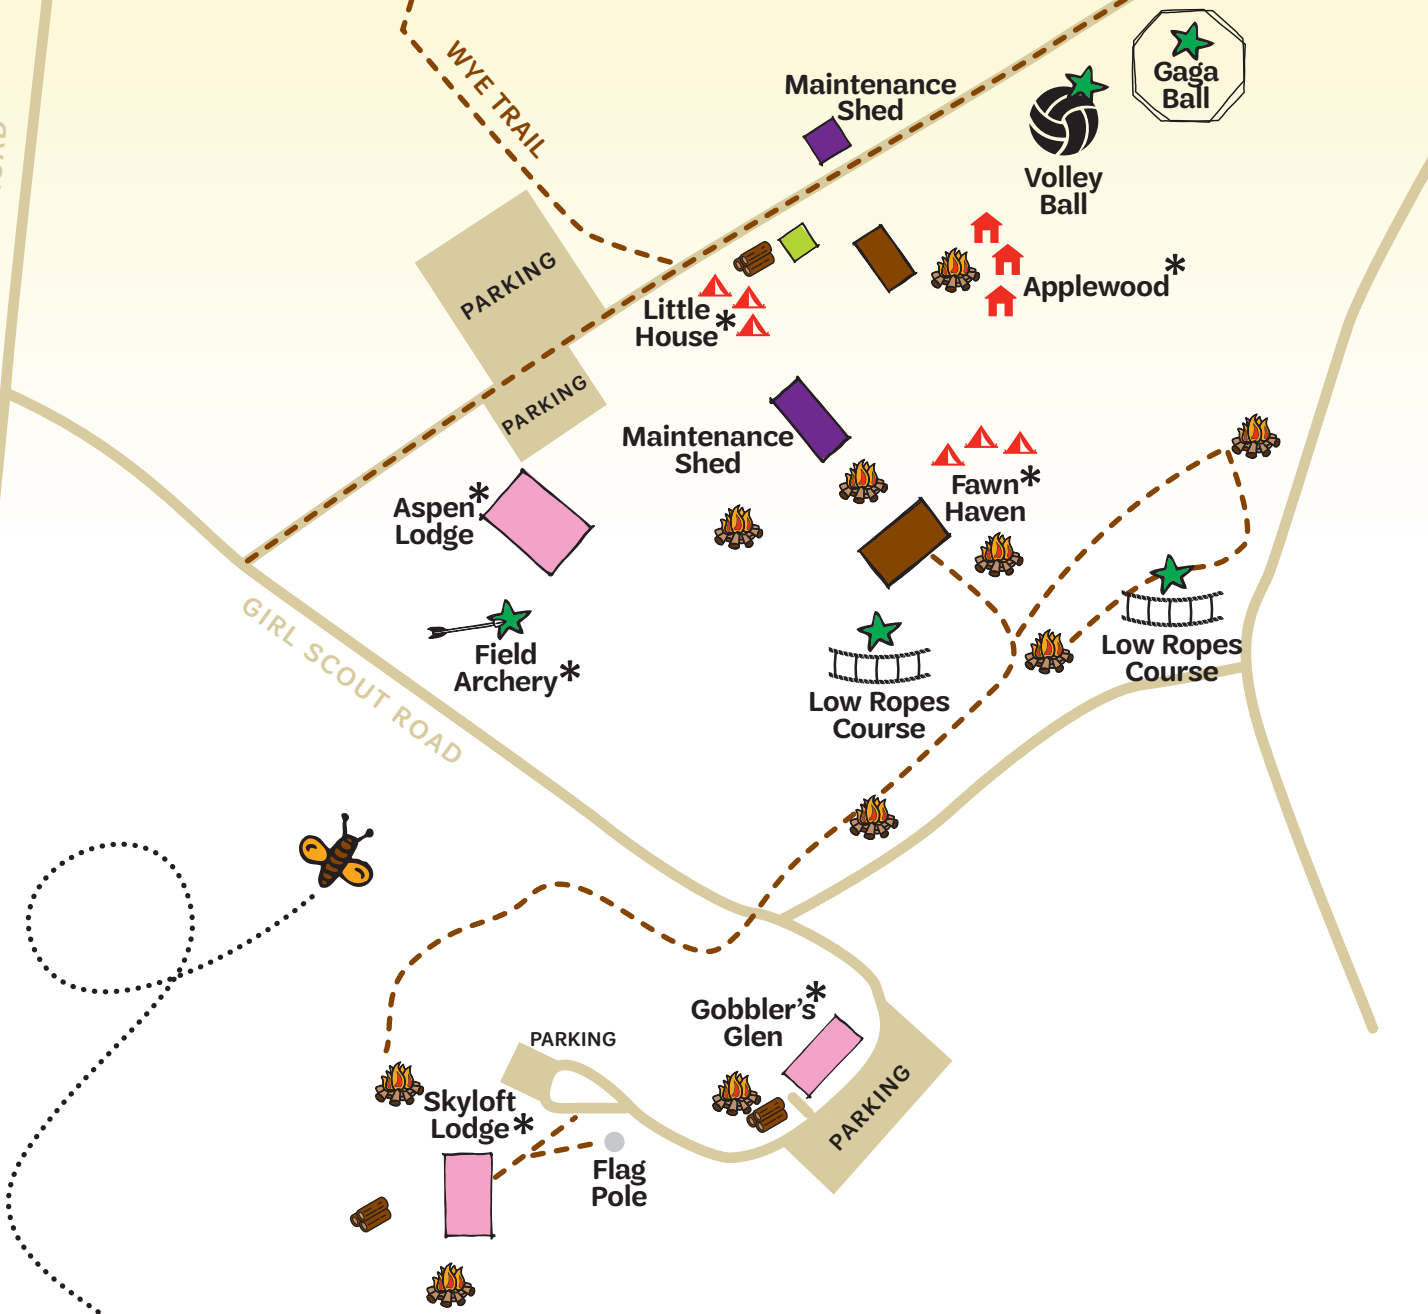

BULLFROG ROAD

VALLEY PARK TRAIL  
PARSONS TRAIL

WYE TRAIL

GIRL SCOUT ROAD

# LEGEND

-  Cabin
-  Tent Unit
-  Lodge
-  Property Management
-  Bathroom
-  Pavilion
-  Activity
-  Road
-  Trail
-  Fire Circle
-  Fire Wood
-  \* Available for Rent

# Camp Happy Valley

50 GIRL SCOUT ROAD, FAIRFIELD, PA 17320