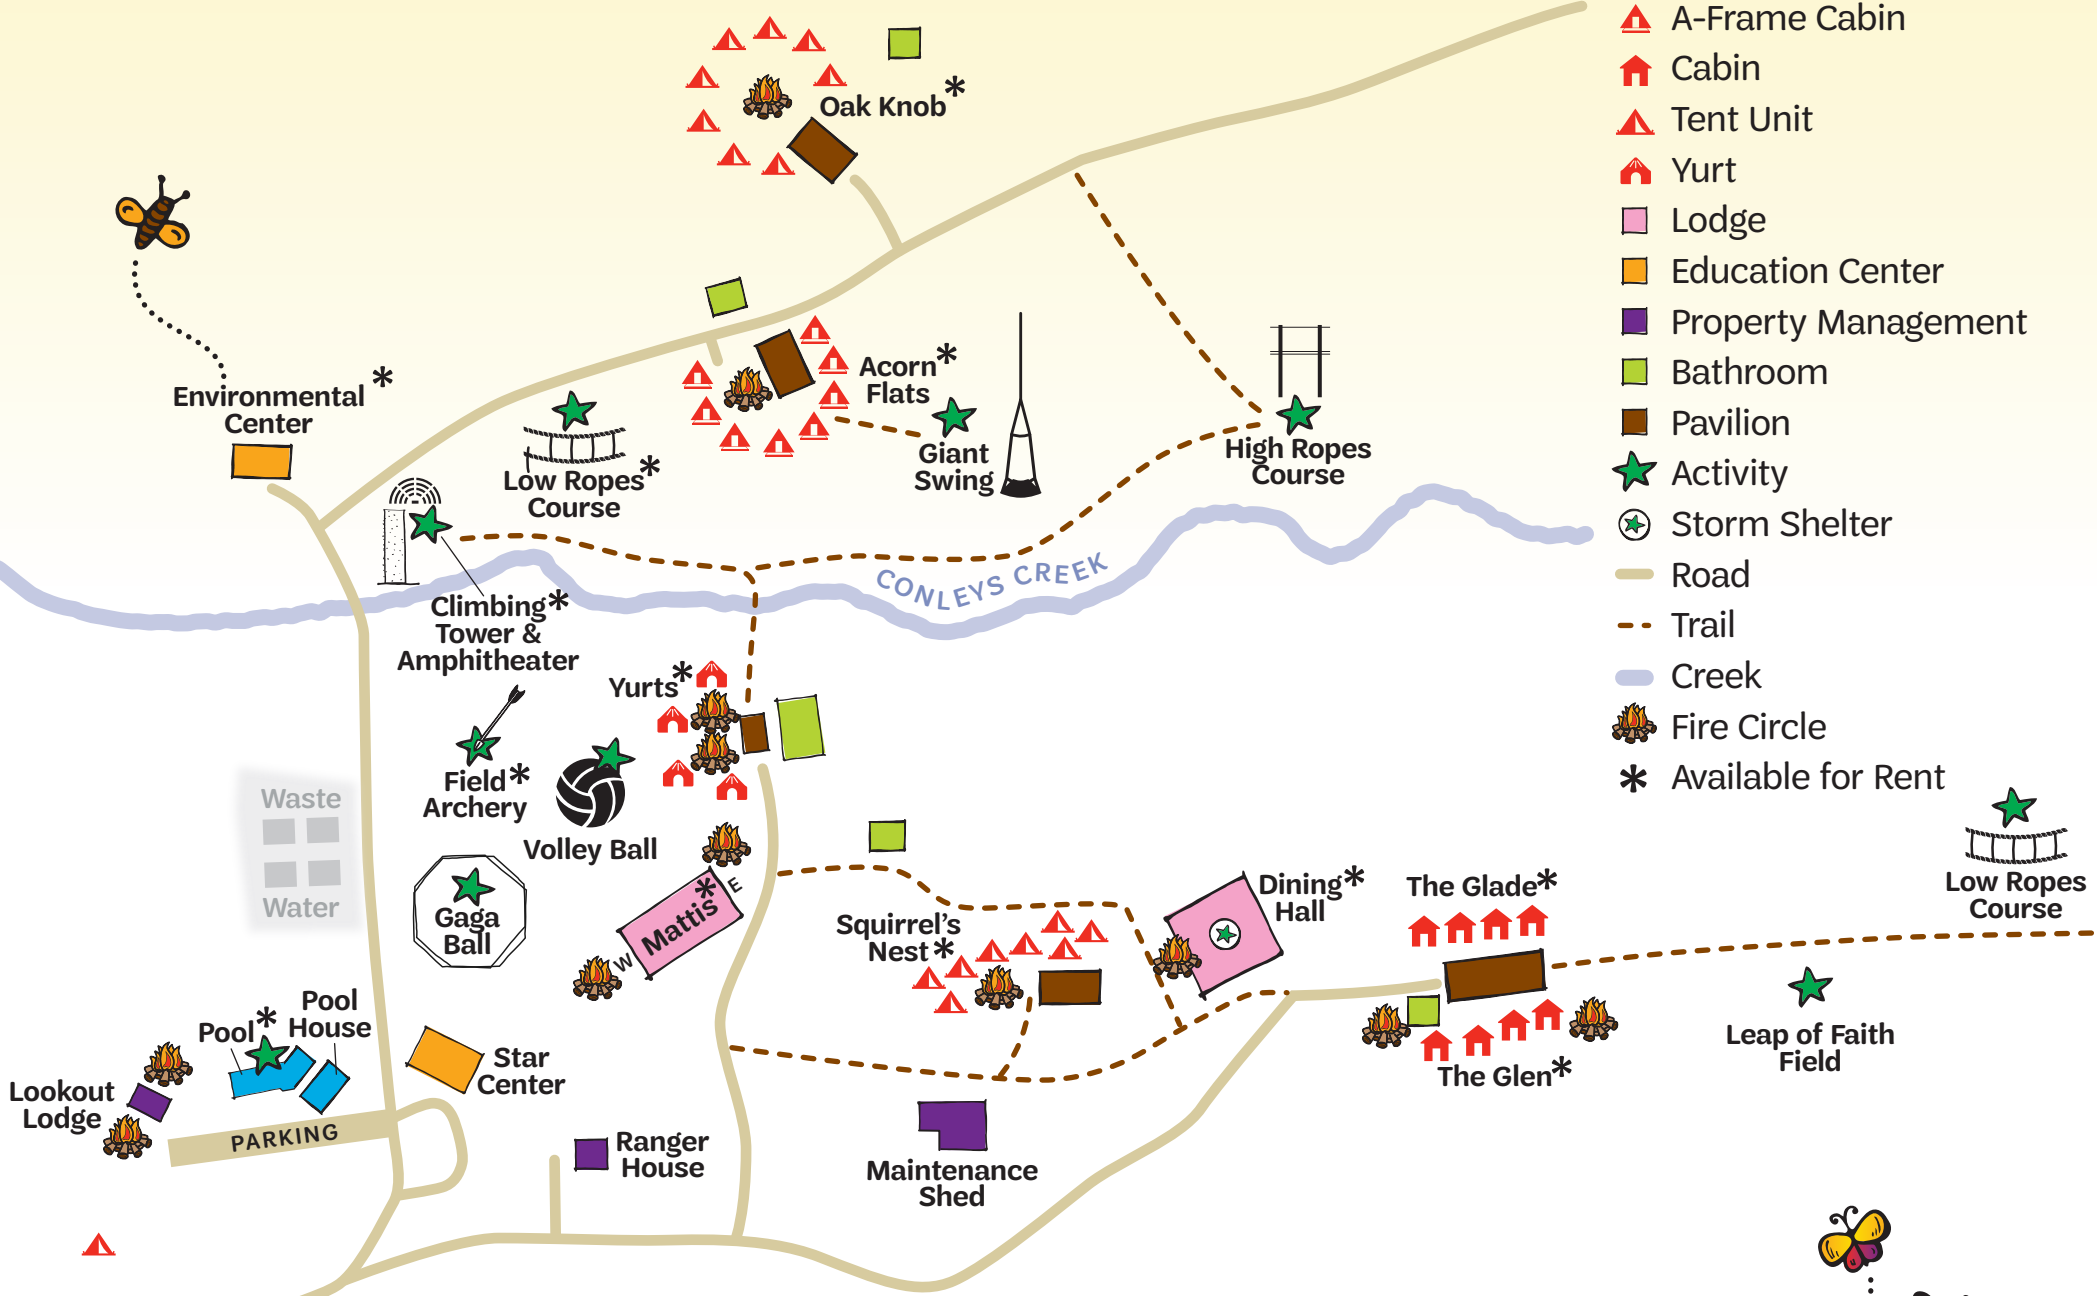

LEGEND

-  A-Frame Cabin
-  Cabin
-  Tent Unit
-  Yurt
-  Lodge
-  Education Center
-  Property Management
-  Bathroom
-  Pavilion
-  Activity
-  Storm Shelter
-  Road
-  Trail
-  Creek
-  Fire Circle
-  * Available for Rent

Camp Small Valley

88 HEMLOCK ROAD, HALIFAX, PA 17032

girl scouts
in the heart
of pennsylvania

HEMLOCK ROAD

PARKING