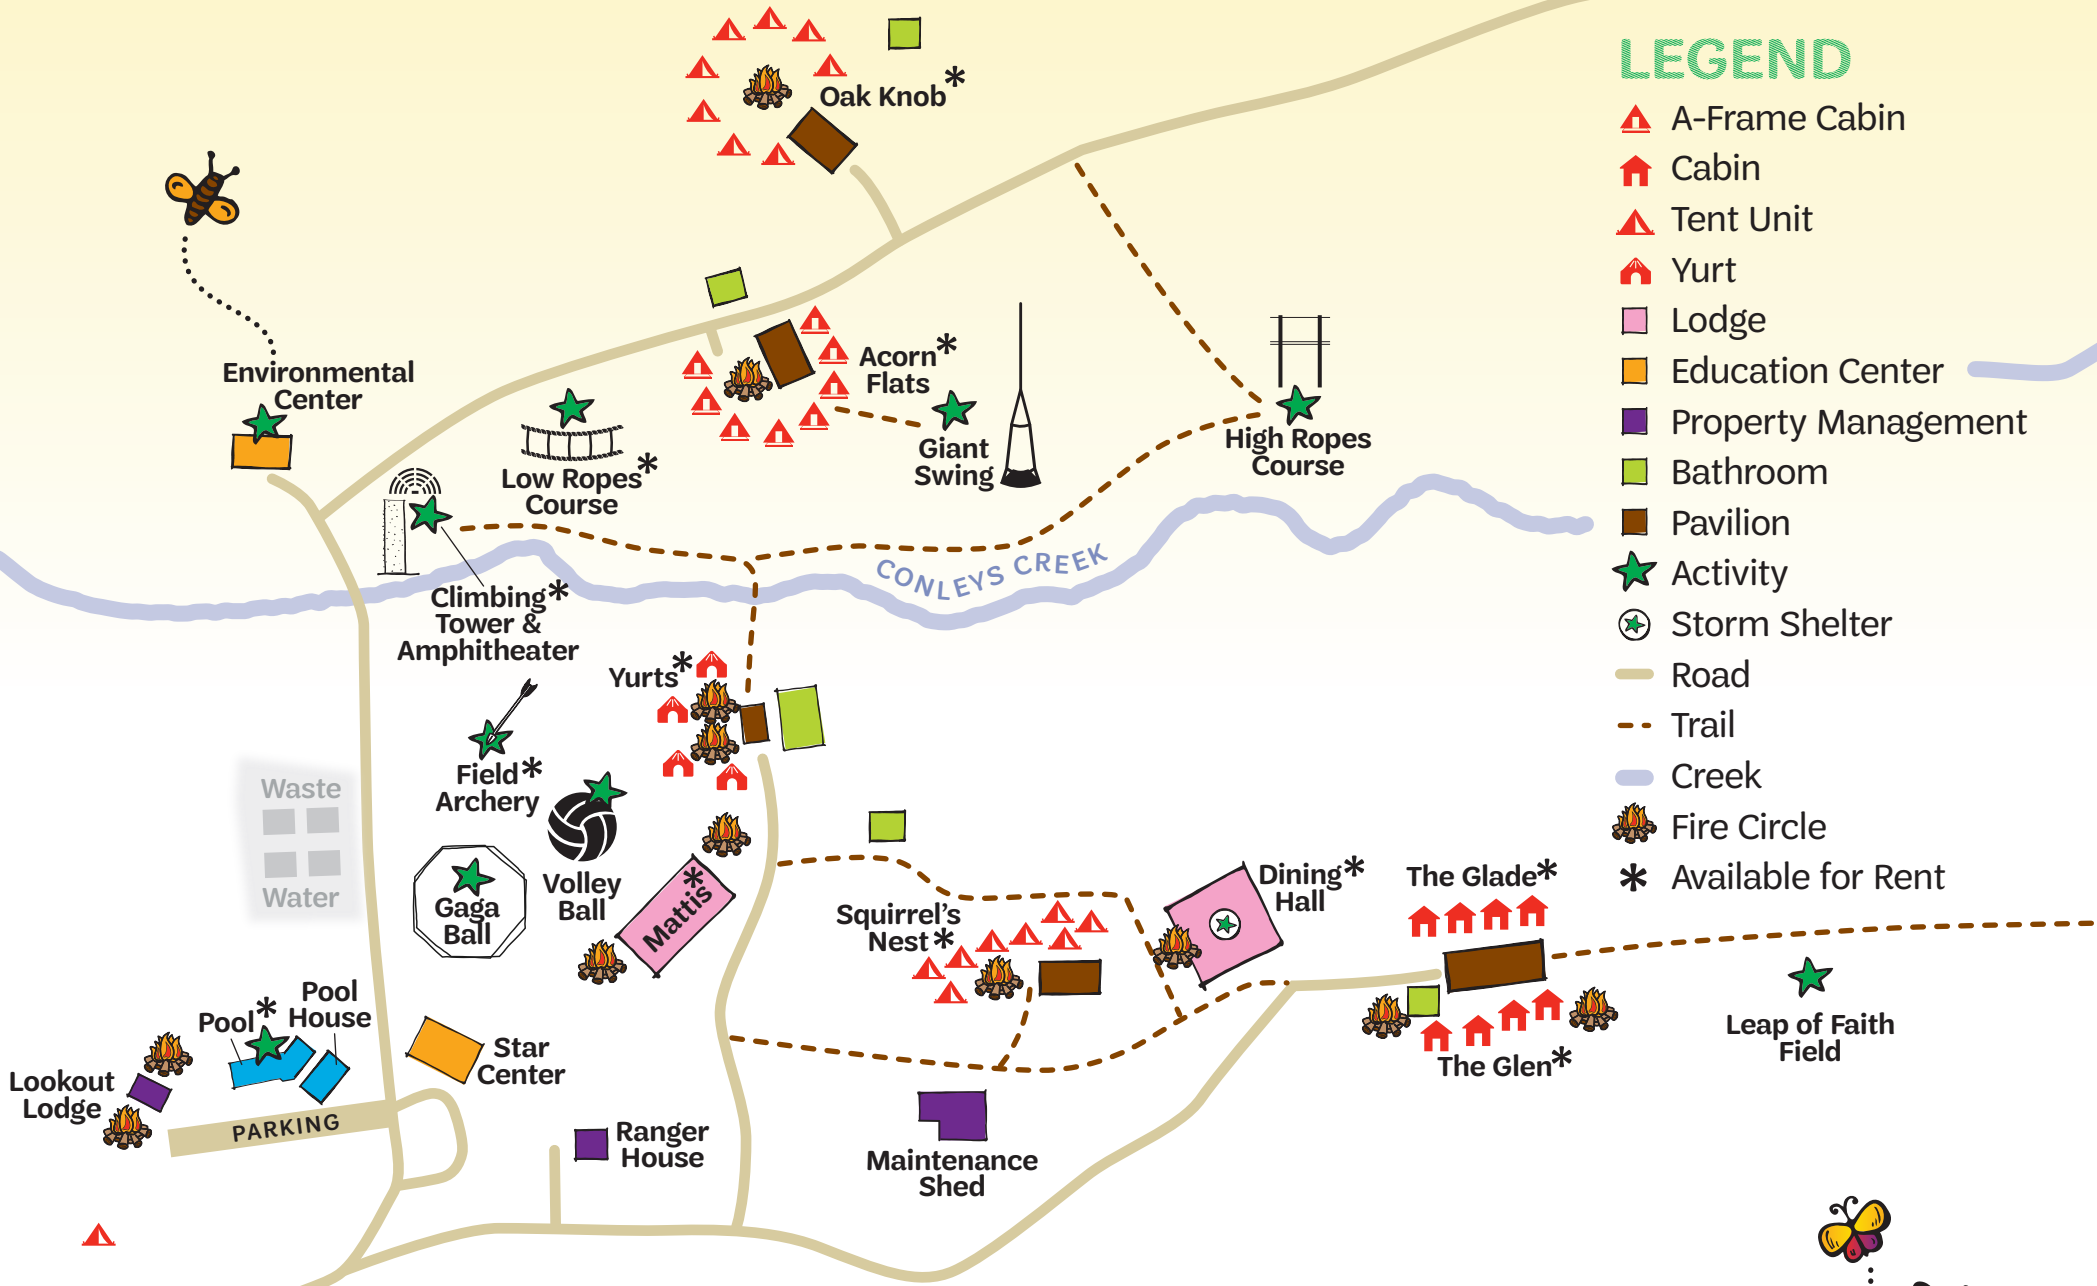

LEGEND

-  A-Frame Cabin
-  Cabin
-  Tent Unit
-  Yurt
-  Lodge
-  Education Center
-  Property Management
-  Bathroom
-  Pavilion
-  Activity
-  Storm Shelter
-  Road
-  Trail
-  Creek
-  Fire Circle
-  * Available for Rent

Camp Small Valley

88 HEMLOCK ROAD, HALIFAX, PA 17032